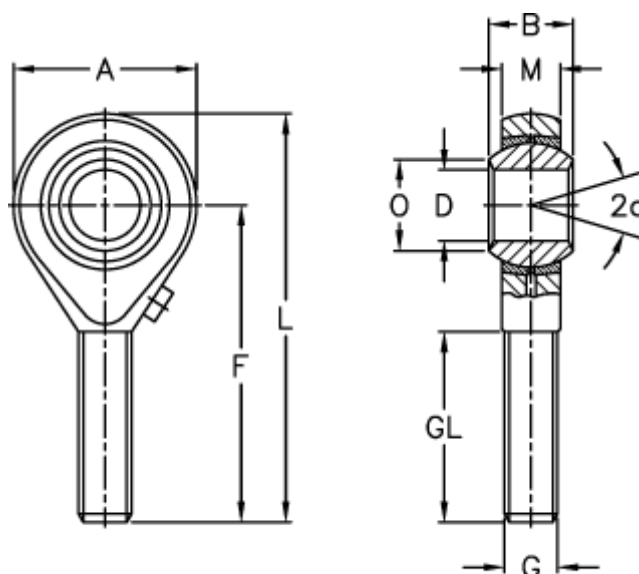

Article number: 5430101615

Description: LDK Rod end POS 16/F1L  
M16x1,5 threaded left

## Measures

A	= 38	L	= 85
a (degrees)	= 15	M	= 15.00
B	= 21	O	= 19.30
D	= 16	Static load C0 (kN)	= 36.0
Dynamic load C (kN)	= 16.0	Weight (g)	= 185
F	= 66		
g	= M16x1,5		
GL	= 40		